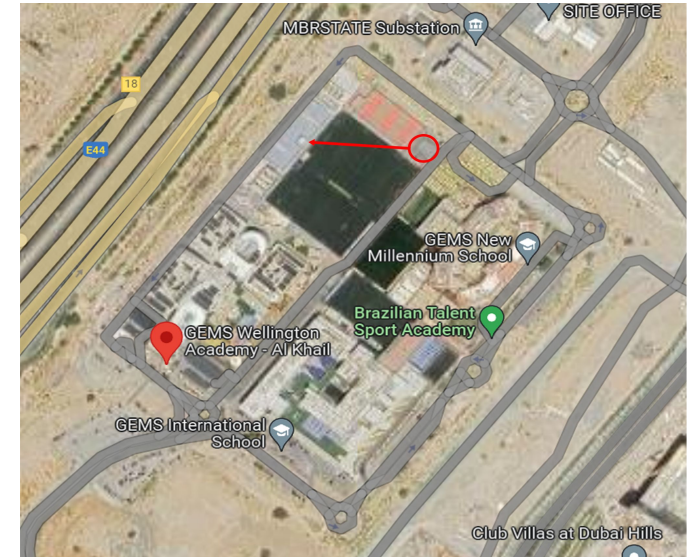

BEYOND BASKETBALL ACADEMY

BBA MVP Youth League will be in Sports Hall 1, GEMS Wellington Academy, Al Khail

<https://maps.app.goo.gl/tzYYCJhjXTSahkCC7>

Video guide: <https://bit.ly/GEMSWEK>

GEMS WELLINGTON ACADEMY AL KHAIL

BEYOND BASKETBALL ACADEMY

Please enter **GATE NUMBER 2** and proceed all the way at the back of the school.

Once you reach the end, turn left and enter **GATE 21**. There is an ample amount of parking slots available.

From the parking area, enter the football field and walk towards the nearest building from your right.

Once you reach the building, enter the first door.

Sports Hall 1 is located at the first floor, first door from your right. See you!